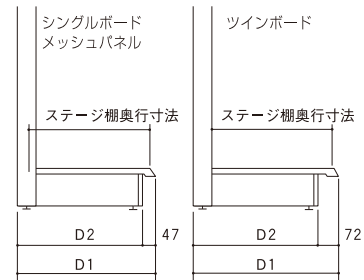

■バック方式奥行寸法表(片面型)

【E-6】

奥行寸法	奥行品番	F	H	J	K	L	M	N	
		ステージ幅寸法	300	350	400	450	500	550	600
バック方式	呼寸法	350	400	450	500	550	600	650	
シングルボード メッシュパネル	D1	354	404	454	504	554	604	654	
	D2	307	357	407	457	507	557	607	
ツインボード	D1	379	429	479	529	579	629	679	
	D2	307	357	407	457	507	557	607	

【E-7】

奥行寸法	奥行品番	H	J	K	L	M	N	
		ステージ幅寸法	350	400	450	500	550	600
バック方式	呼寸法	410	460	510	560	610	660	
シングルボード メッシュパネル	D1	414	464	514	564	614	664	
	D2	367	417	467	517	567	617	
ツインボード	D1	439	489	539	589	639	689	
	D2	367	417	467	517	567	617