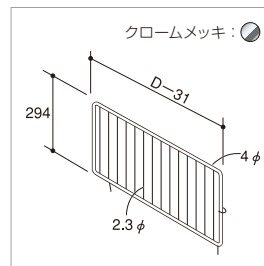

ネットガード(中型)120/300H

E S

スチール

〈別売〉
ネットガード用セパレーター(中型)

H	D	品番
300	350	EO-SGNS35
	400	EO-SGNS40
	450	EO-SGNS45
	500	EO-SGNS50
	550	EO-SGNS55
	600	EO-SGNS60

Eシリーズ用

H	D	W600	W750	W900	W1200
300	350	EO-SGN135	EO-SGN235	EO-SGN335	EO-SGN435
	400	EO-SGN140	EO-SGN240	EO-SGN340	EO-SGN440
	450	EO-SGN145	EO-SGN245	EO-SGN345	EO-SGN445
	500	EO-SGN150	EO-SGN250	EO-SGN350	EO-SGN450
	550	EO-SGN155	EO-SGN255	EO-SGN355	EO-SGN455
	600	EO-SGN160	EO-SGN260	EO-SGN360	EO-SGN460

Eシリーズ ツインボード用

H	D	W600	W750	W900	W1200
300	350	EO-SGNT135	EO-SGNT235	EO-SGNT335	EO-SGNT435
	400	EO-SGNT140	EO-SGNT240	EO-SGNT340	EO-SGNT440
	450	EO-SGNT145	EO-SGNT245	EO-SGNT345	EO-SGNT445
	500	EO-SGNT150	EO-SGNT250	EO-SGNT350	EO-SGNT450
	550	EO-SGNT155	EO-SGNT255	EO-SGNT355	EO-SGNT455
	600	EO-SGNT160	EO-SGNT260	EO-SGNT360	EO-SGNT460

Sシリーズ用

H	D	W600	W750	W900	W1200
300	350	SO-SGN135	SO-SGN235	SO-SGN335	SO-SGN435
	450	SO-SGN145	SO-SGN245	SO-SGN345	SO-SGN445
	600	SO-SGN160	SO-SGN260	SO-SGN360	SO-SGN460