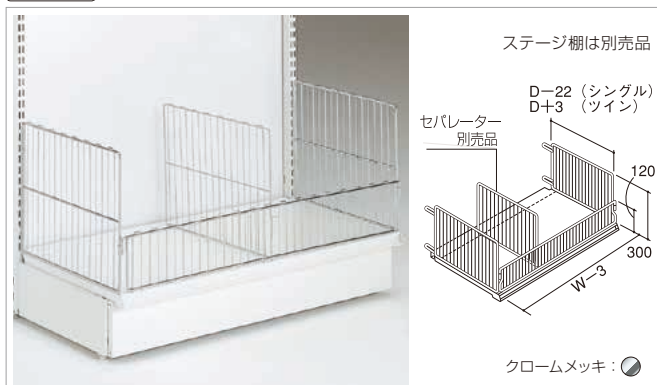

ネットガード(中型)120/300H

E S

スチール

〈別売〉
ネットガード用セパレーター(中型)

H	D	品番
300	350	EO-SGNS35
	400	EO-SGNS40
	450	EO-SGNS45
	500	EO-SGNS50
	550	EO-SGNS55
	600	EO-SGNS60

Eシリーズ用

H	D	W600	W750	W900	W1200
300	350	EO-SGN135	EO-SGN235	EO-SGN335	EO-SGN435
	400	EO-SGN140	EO-SGN240	EO-SGN340	EO-SGN440
	450	EO-SGN145	EO-SGN245	EO-SGN345	EO-SGN445
	500	EO-SGN150	EO-SGN250	EO-SGN350	EO-SGN450
	550	EO-SGN155	EO-SGN255	EO-SGN355	EO-SGN455
	600	EO-SGN160	EO-SGN260	EO-SGN360	EO-SGN460

Eシリーズ ツインボード用

H	D	W600	W750	W900	W1200
300	350	EO-SGNT135	EO-SGNT235	EO-SGNT335	EO-SGNT435
	400	EO-SGNT140	EO-SGNT240	EO-SGNT340	EO-SGNT440
	450	EO-SGNT145	EO-SGNT245	EO-SGNT345	EO-SGNT445
	500	EO-SGNT150	EO-SGNT250	EO-SGNT350	EO-SGNT450
	550	EO-SGNT155	EO-SGNT255	EO-SGNT355	EO-SGNT455
	600	EO-SGNT160	EO-SGNT260	EO-SGNT360	EO-SGNT460

Sシリーズ用

H	D	W600	W750	W900	W1200
300	350	SO-SGN135	SO-SGN235	SO-SGN335	SO-SGN435
	450	SO-SGN145	SO-SGN245	SO-SGN345	SO-SGN445
	600	SO-SGN160	SO-SGN260	SO-SGN360	SO-SGN460