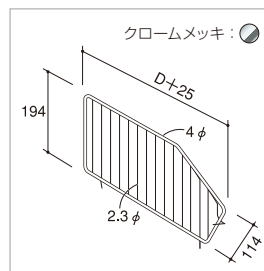

ネットガード(傾斜型) 120/200H

E S

スチール

〈別売〉
ネットガード用セパレーター(傾斜型)

H	D	品番
200	350	EO-SGLS35
	400	EO-SGLS40
	450	EO-SGLS45
	500	EO-SGLS50
	550	EO-SGLS55
	600	EO-SGLS60

Eシリーズ用

H	D	W600	W750	W900	W1200
200	350	EO-SGL135N	EO-SGL235N	EO-SGL335N	EO-SGL435N
	400	EO-SGL140N	EO-SGL240N	EO-SGL340N	EO-SGL440N
	450	EO-SGL145N	EO-SGL245N	EO-SGL345N	EO-SGL445N
	500	EO-SGL150N	EO-SGL250N	EO-SGL350N	EO-SGL450N
	550	EO-SGL155N	EO-SGL255N	EO-SGL355N	EO-SGL455N
	600	EO-SGL160N	EO-SGL260N	EO-SGL360N	EO-SGL460N

Eシリーズ ツインボード用

H	D	W600	W750	W900	W1200
200	350	EO-SGLT135	EO-SGLT235	EO-SGLT335	EO-SGLT435
	400	EO-SGLT140	EO-SGLT240	EO-SGLT340	EO-SGLT440
	450	EO-SGLT145	EO-SGLT245	EO-SGLT345	EO-SGLT445
	500	EO-SGLT150	EO-SGLT250	EO-SGLT350	EO-SGLT450
	550	EO-SGLT155	EO-SGLT255	EO-SGLT355	EO-SGLT455
	600	EO-SGLT160	EO-SGLT260	EO-SGLT360	EO-SGLT460

Sシリーズ用

H	D	W600	W750	W900	W1200
200	350	SO-SGL135	SO-SGL235	SO-SGL335	SO-SGL435
	450	SO-SGL145	SO-SGL245	SO-SGL345	SO-SGL445
	600	SO-SGL160	SO-SGL260	SO-SGL360	SO-SGL460