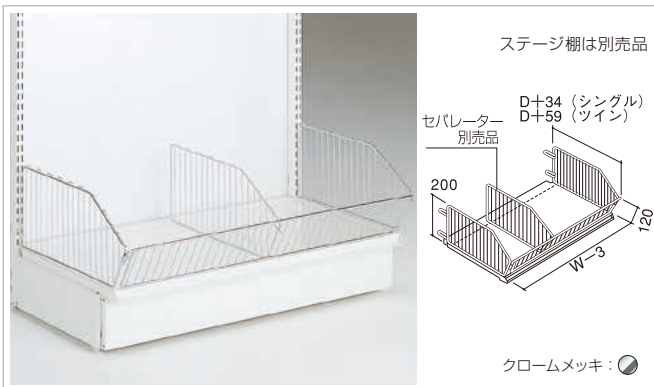

ネットガード(傾斜型) 120/200H

E S

スチール

〈別売〉
ネットガード用セパレーター(傾斜型)

H	D	品番
200	350	EO-SGLS35
	400	EO-SGLS40
	450	EO-SGLS45
	500	EO-SGLS50
	550	EO-SGLS55
	600	EO-SGLS60

Eシリーズ用

H	D	W600	W750	W900	W1200
200	350	EO-SGL135N	EO-SGL235N	EO-SGL335N	EO-SGL435N
	400	EO-SGL140N	EO-SGL240N	EO-SGL340N	EO-SGL440N
	450	EO-SGL145N	EO-SGL245N	EO-SGL345N	EO-SGL445N
	500	EO-SGL150N	EO-SGL250N	EO-SGL350N	EO-SGL450N
	550	EO-SGL155N	EO-SGL255N	EO-SGL355N	EO-SGL455N
	600	EO-SGL160N	EO-SGL260N	EO-SGL360N	EO-SGL460N

Eシリーズ ツインボード用

H	D	W600	W750	W900	W1200
200	350	EO-SGLT135	EO-SGLT235	EO-SGLT335	EO-SGLT435
	400	EO-SGLT140	EO-SGLT240	EO-SGLT340	EO-SGLT440
	450	EO-SGLT145	EO-SGLT245	EO-SGLT345	EO-SGLT445
	500	EO-SGLT150	EO-SGLT250	EO-SGLT350	EO-SGLT450
	550	EO-SGLT155	EO-SGLT255	EO-SGLT355	EO-SGLT455
	600	EO-SGLT160	EO-SGLT260	EO-SGLT360	EO-SGLT460

Sシリーズ用

H	D	W600	W750	W900	W1200
200	350	SO-SGL135	SO-SGL235	SO-SGL335	SO-SGL435
	450	SO-SGL145	SO-SGL245	SO-SGL345	SO-SGL445
	600	SO-SGL160	SO-SGL260	SO-SGL360	SO-SGL460